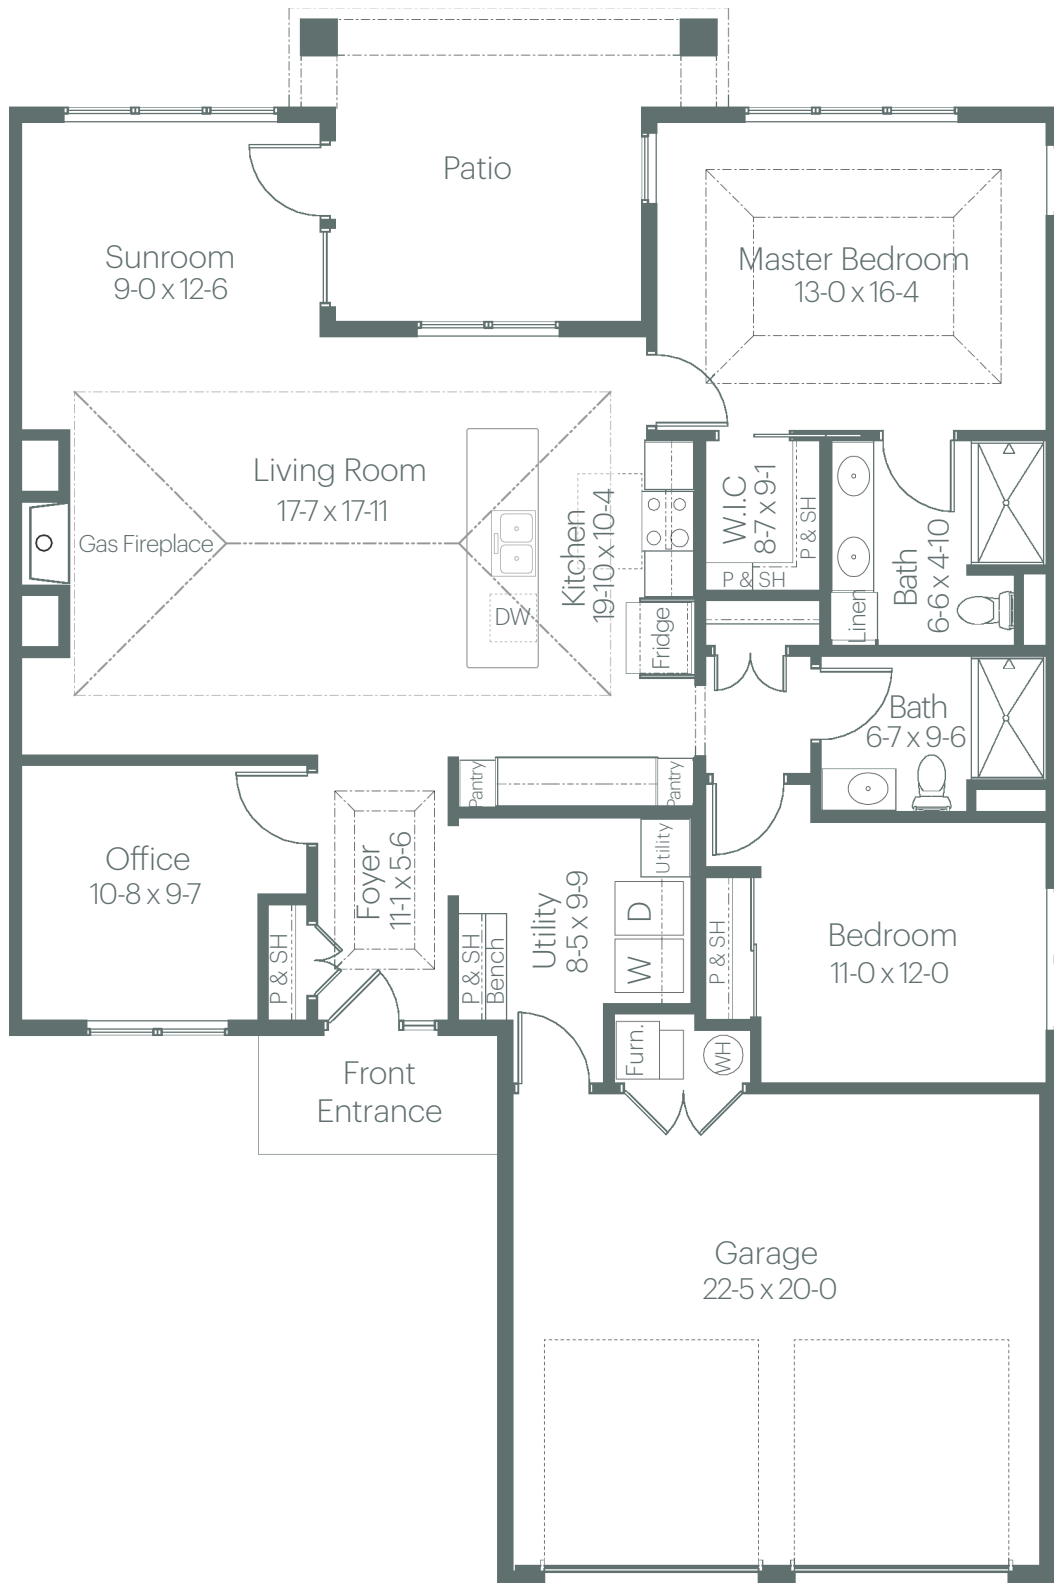

# FLOOR PLAN: WHITE OAK

1656 Square Feet

8 Homes Available